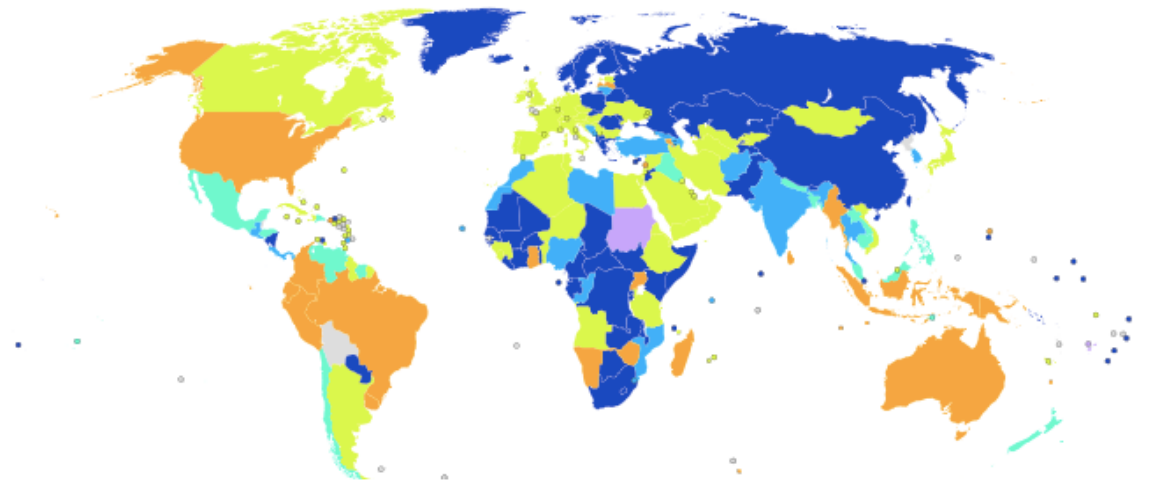

What's New in the Global Education Recovery Tracker?

What do we collect?

- *Status of education by grade level*
- *Teaching modalities employed*
- *Teacher vaccination status*
- *Updated analyses based on country characteristics such as income level and region*
- *Frequently updated data*
- *And more, including blogs and infographics*

School status / education modality

This map displays educational modalities at the country level as of last survey response. ([see notes below](#))

Showing most recent response up to 2021-08-31

Change date:

Select a grade level:

Find out MORE:

[https://www.covideducationrecovery.global/
visualizations/](https://www.covideducationrecovery.global/visualizations/)

Data displayed on each country is for the most recent and validated submission for the Global Education Recovery survey.